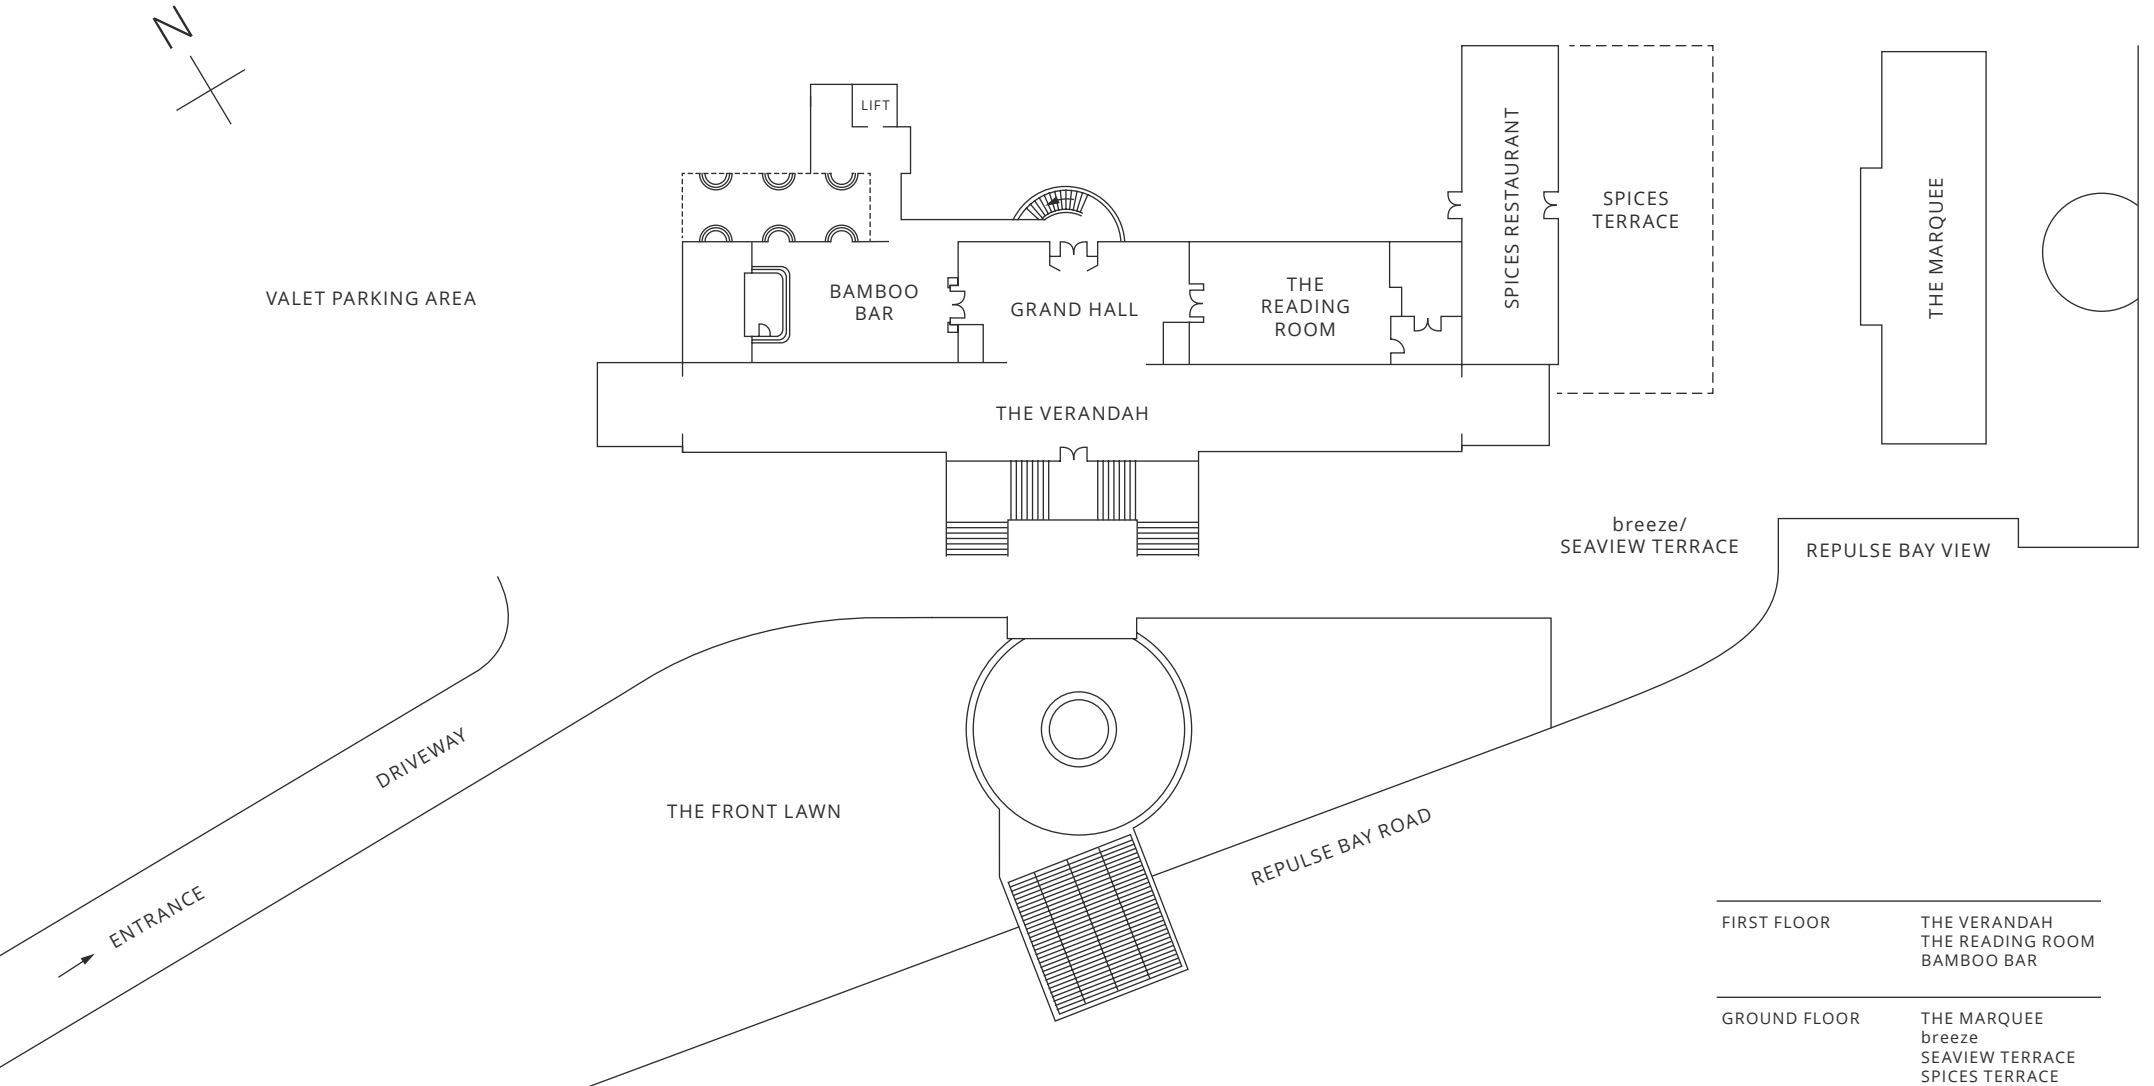

OUR VENUES AT THE REPULSE BAY

NOTE: THE GRAND HALL, THE FRONT LAWN AND SEAVIEW TERRACE ARE IN FREE-FORM SIZE