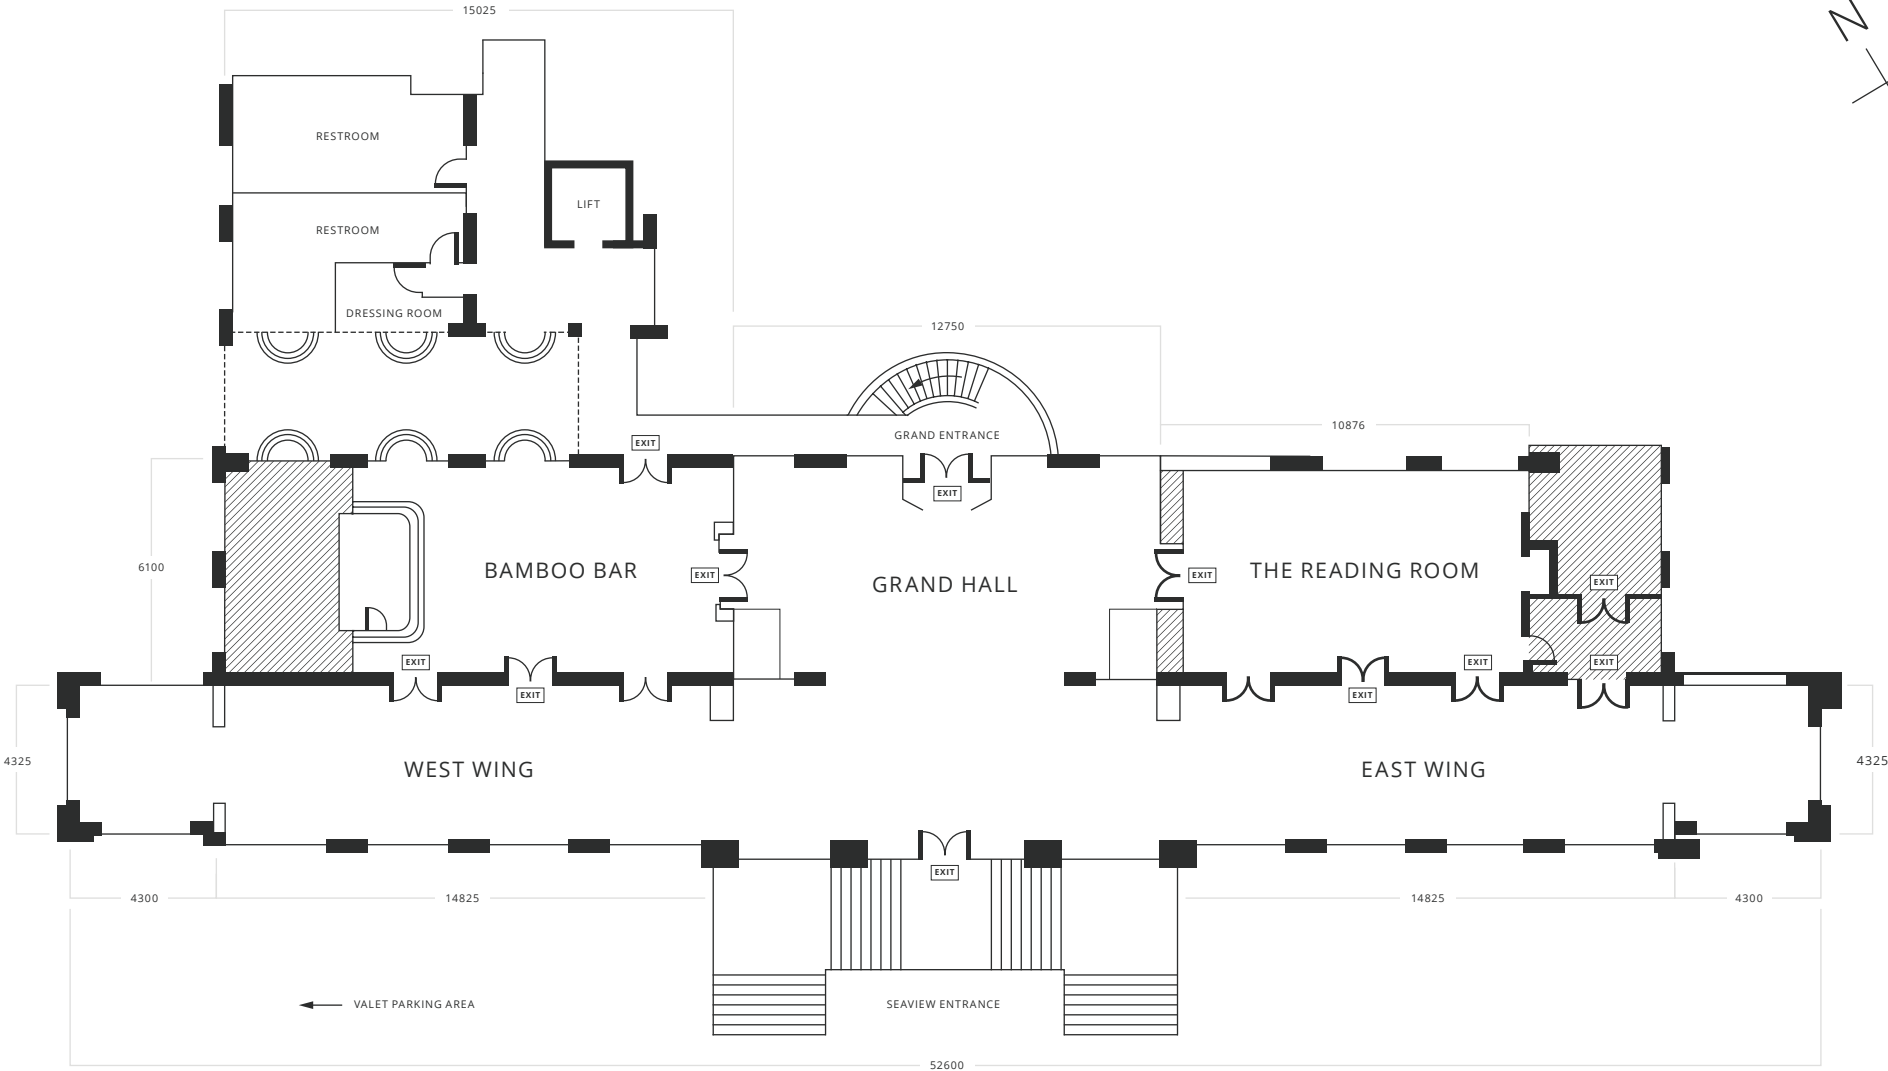

# THE FRONT LAWN

THE FRONT LAWN APPROXIMATE SIZE - 1,296 SQ M

# THE VERANDAH

GRAND HALL WITH EAST AND WEST WINGS  
 BAMBOO BAR  
 THE READING ROOM

APPROXIMATE SIZE - 340 SQ M  
 APPROXIMATE SIZE - 56 SQ M  
 APPROXIMATE SIZE - 66 SQ M