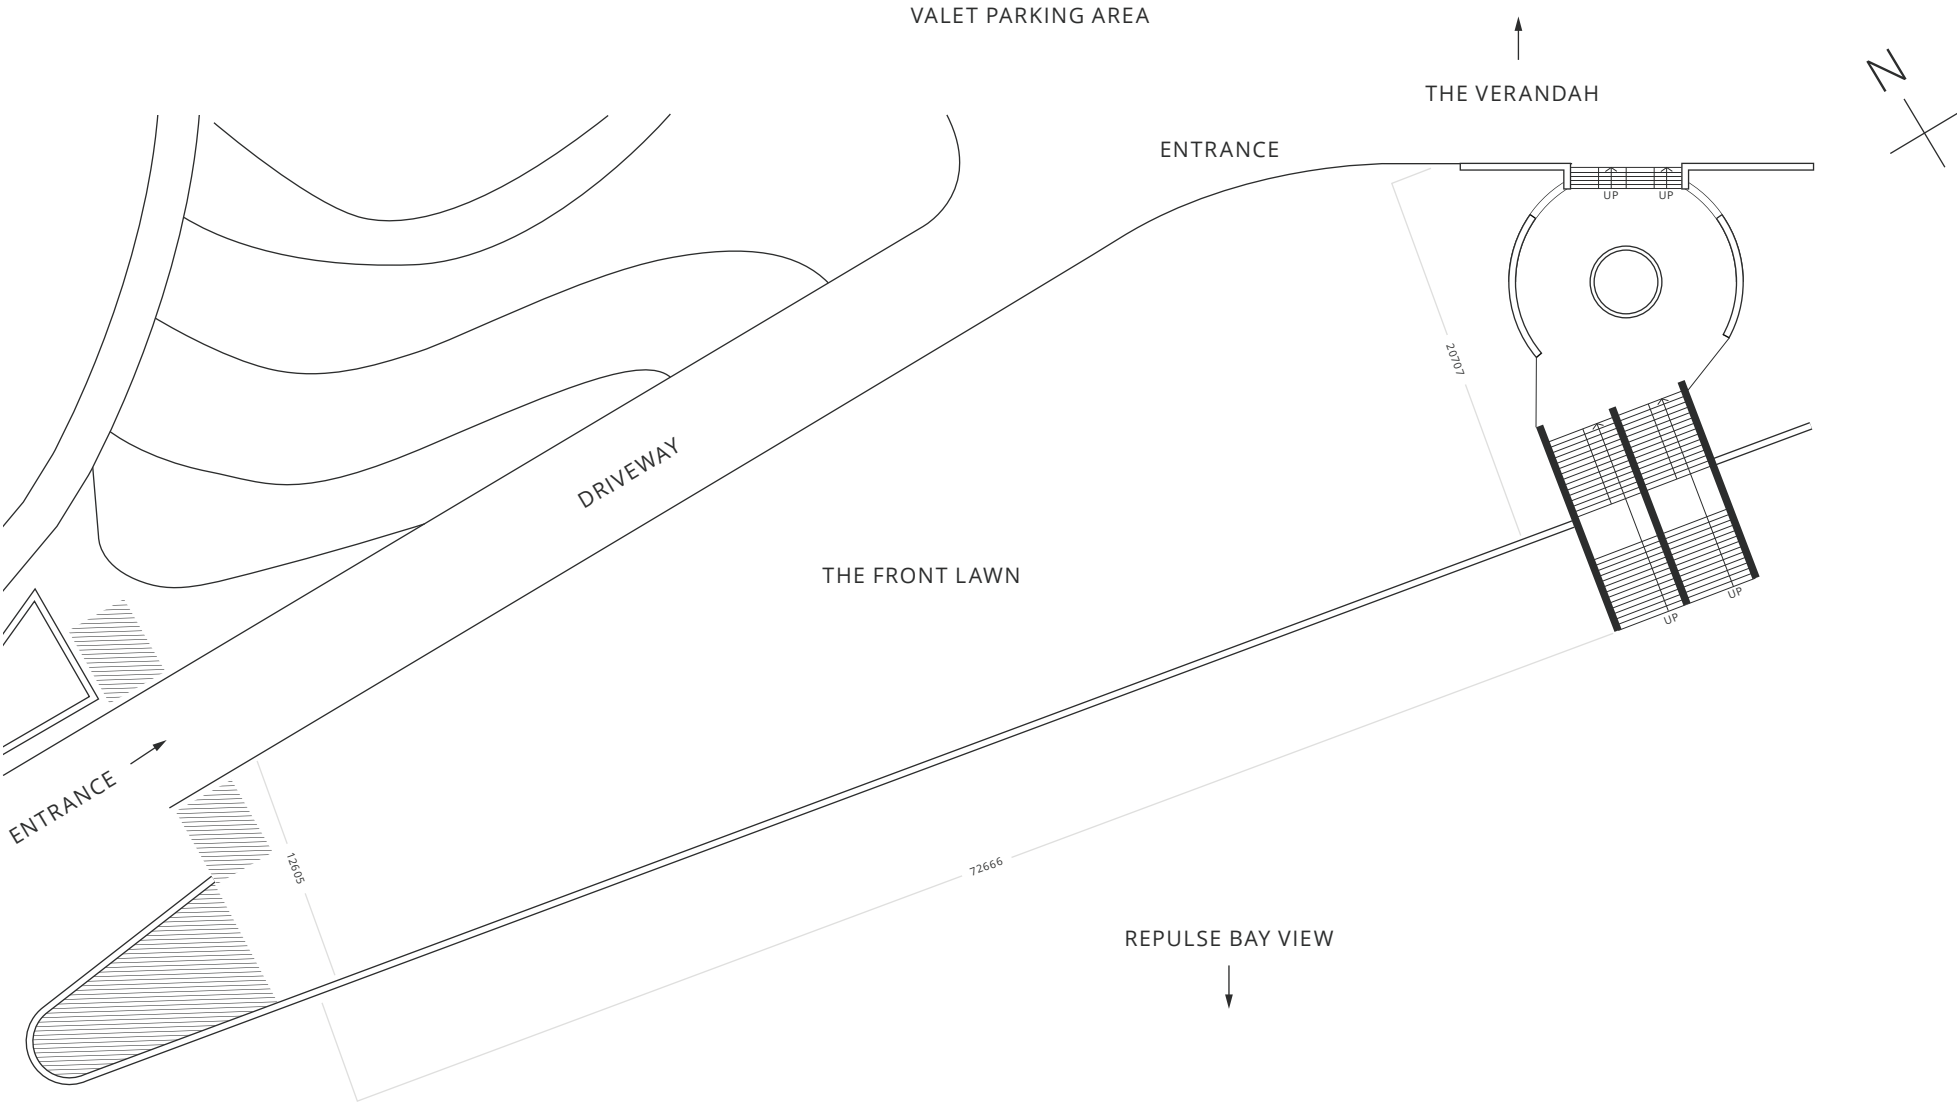

# THE FRONT LAWN

THE FRONT LAWN APPROXIMATE SIZE - 1,296 SQ M

# THE VERANDAH

GRAND HALL WITH EAST AND WEST WINGS  
 BAMBOO BAR  
 THE READING ROOM

APPROXIMATE SIZE - 340 SQ M  
 APPROXIMATE SIZE - 56 SQ M  
 APPROXIMATE SIZE - 66 SQ M