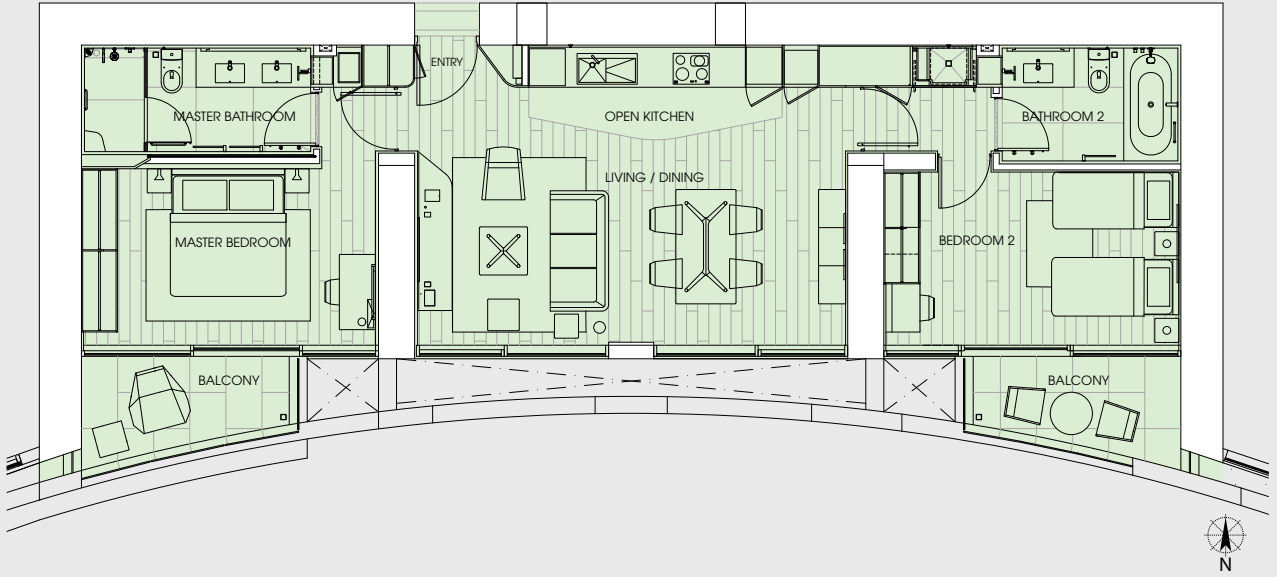

102-3102

FLOORS	APARTMENT
37	
36	SERVICE AREA
35	
34	
33	
32	
31	3102
30	
29	2902
28	
27	2702
26	
25	2502
24	
23	2302
22	
21	2102
20	
19	1902
18	
17	1702
16	
15	1502
12	
11	1102
10	
9	902
8	
7	702
6	
5	502
4	
3	302
2	
1	102
M	MEZZANINE LOBBY
GF	GROUND FLOOR MAIN LOBBY

Section Plan