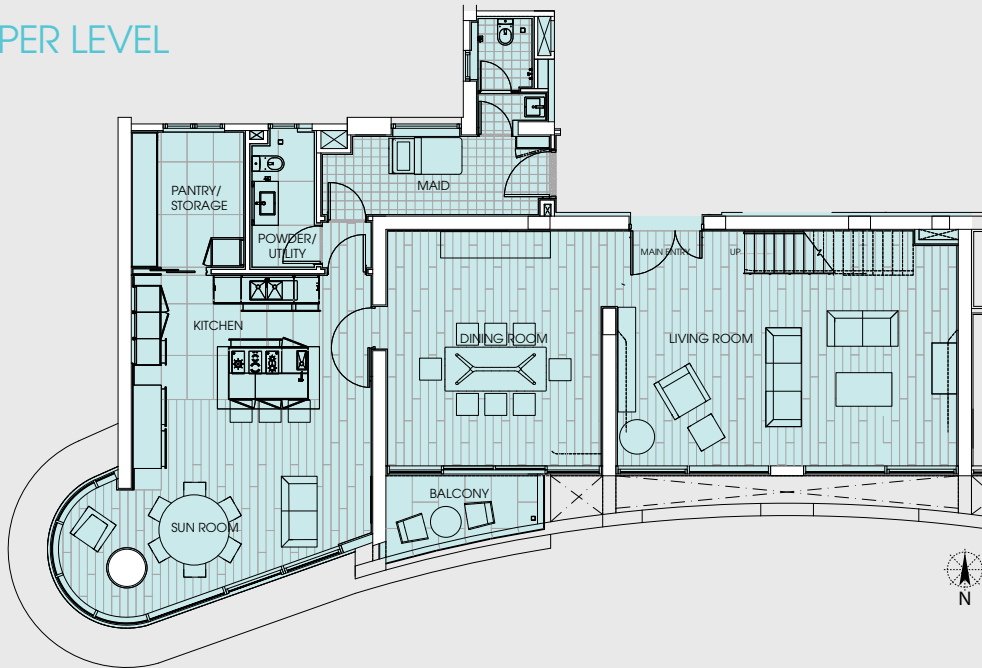

UPPER LEVEL

LOWER LEVEL

FLOORS	
37	
36	SERVICE AREA
35	
34	3501
33	3301
32	
31	
30	
29	
28	
27	
26	
25	
24	
23	
22	
21	
20	
19	
18	
17	
16	
15	
12	
11	
10	
9	
8	
7	
6	
5	
4	
3	
2	
1	
M.	MEZZANINE LOBBY
GF.	GROUND FLOOR MAIN LOBBY

Section Plan

3307 and 3507