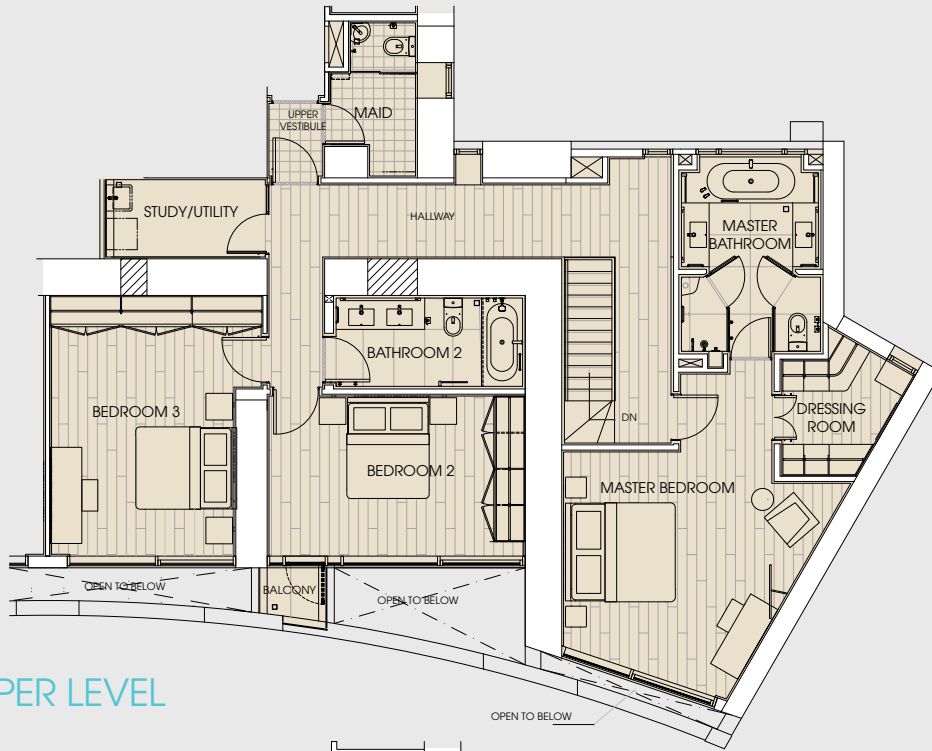

Unfinished Apartment
Gross Floor Area
From 3,300 sq.ft. to 3,395 sq.ft.

FLOORS	Area
37	SERVICE AREA
36	
35	
34	
33	
32	
31	3103
30	2903
29	
28	
27	2703
26	
25	2503
24	
23	2303
22	
21	2103
20	
19	1903
18	
17	1703
16	
15	1503
12	
11	1103
10	
9	903
8	
7	703
6	
5	503
4	
3	303
2	
1	103
M.	MEZZANINE LOBBY
GF.	GROUND FLOOR MAIN LOBBY

Section Plan