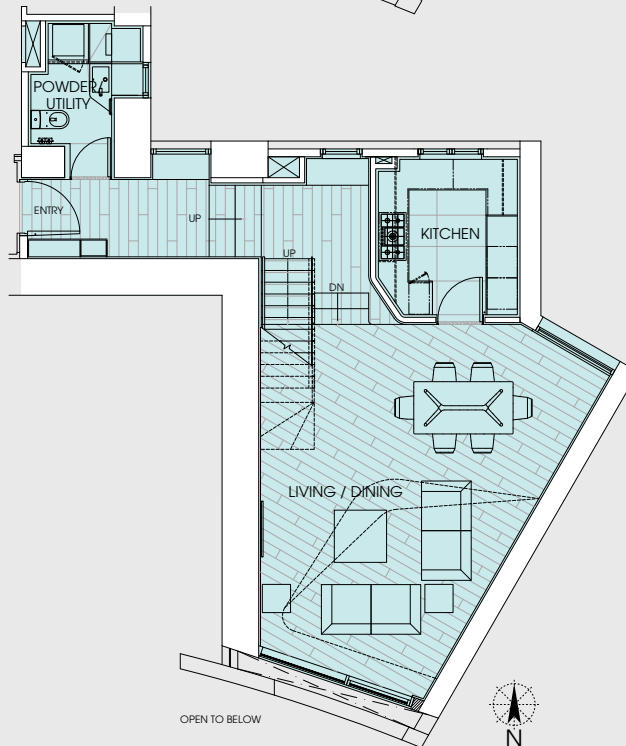

Unfinished Apartment
Gross Floor Area
From 3,300 sq.ft. to 3,395 sq.ft.

FLOORS	Area
37	SERVICE AREA
36	
35	
34	
33	
32	
31	3103
30	2903
29	
28	
27	2703
26	
25	2503
24	
23	2303
22	
21	2103
20	
19	1903
18	
17	1703
16	
15	1503
12	
11	1103
10	
9	903
8	
7	703
6	
5	503
4	
3	303
2	
1	103
M.	MEZZANINE LOBBY
GF.	GROUND FLOOR MAIN LOBBY

Section Plan