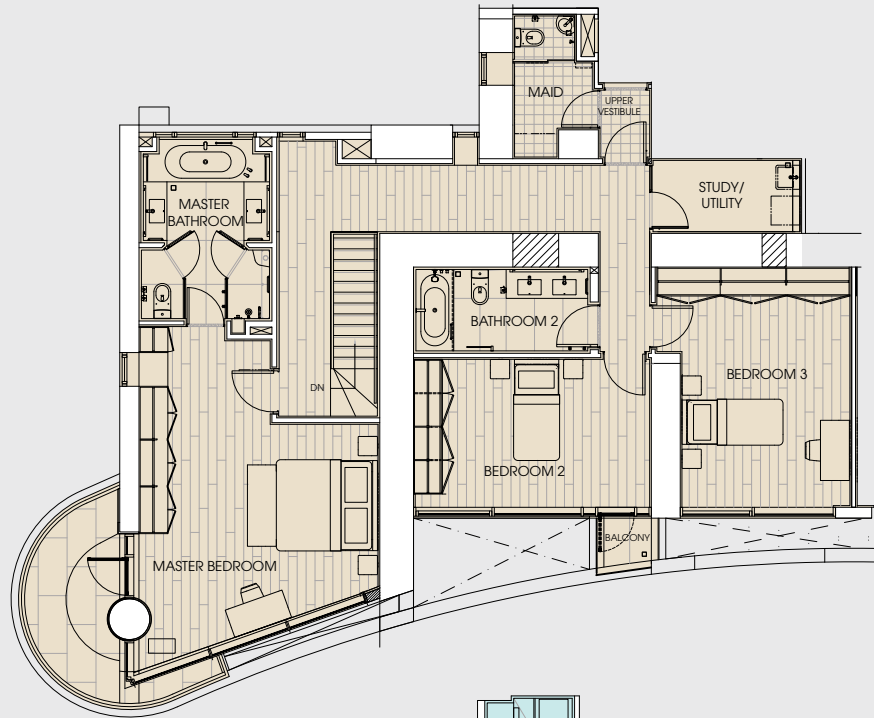

de Ricou

707-3101

Unfinished Apartment
Gross Floor Area
From to
3,370 - 3,465
sq.ft. sq.ft.

FLOORS	SECTION AREA
37	SERVICE AREA
36	
35	
34	
33	
32	
31	3101
30	2901
29	
28	2701
27	
26	2501
25	
24	2301
23	
22	2101
21	
20	1901
19	
18	1701
17	
16	1501
15	
12	1101
11	
10	901
9	
8	701
7	
6	
5	501
4	301
3	
2	101
1	
M	MEZZANINE LOBBY
GF	GROUND FLOOR MAIN LOBBY

Section Plan