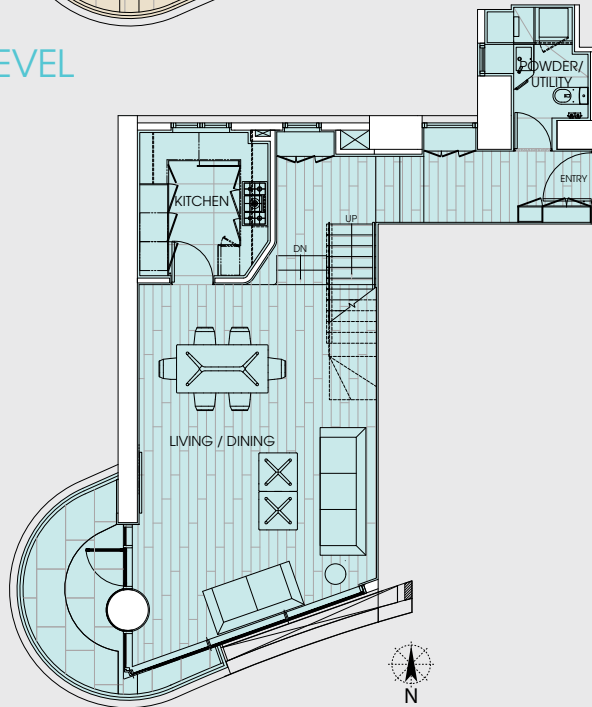

de Ricou

707-3101

Unfinished Apartment
Gross Floor Area
From to
3,370 - 3,465
sq.ft. sq.ft.

FLOORS	SECTION AREA
37	SERVICE AREA
36	
35	
34	
33	
32	
31	3101
30	2901
29	
28	2701
27	
26	2501
25	
24	2301
23	
22	2101
21	
20	1901
19	
18	1701
17	
16	1501
15	
12	1101
11	
10	901
9	
8	701
7	
6	
5	501
4	301
3	
2	101
1	
M	MEZZANINE LOBBY
GF	GROUND FLOOR MAIN LOBBY

Section Plan