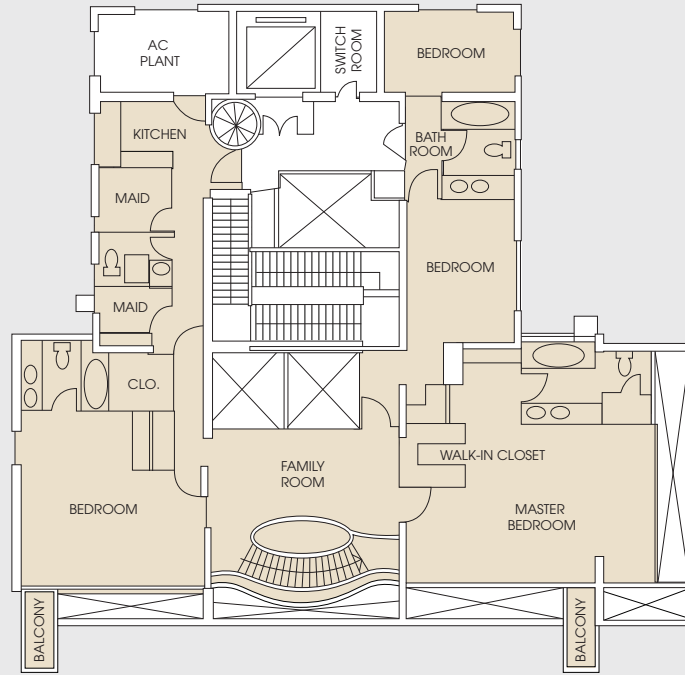

The Repulse Bay

709

Tower III Harston
 Unfurnished Apartments
 Gross Floor Area
 From 1,517 to 5,868 sq.ft.

BLOCK
A:5,868 Duplex Apartment
 sq.ft.

UPPER LEVEL

LOWEL LEVEL