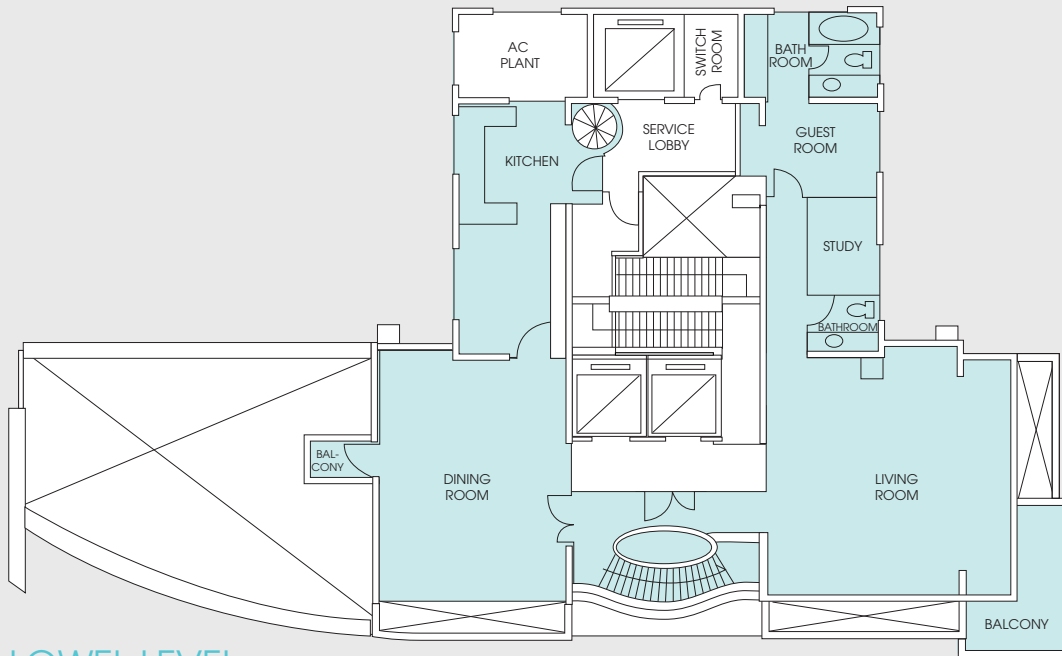

The Repulse Bay

709

Tower III Harston
 Unfurnished Apartments
 Gross Floor Area
 From 1,517 to 5,868 sq.ft.

BLOCK
A:5,868 Duplex Apartment
 sq.ft.

UPPER LEVEL

LOWEL LEVEL