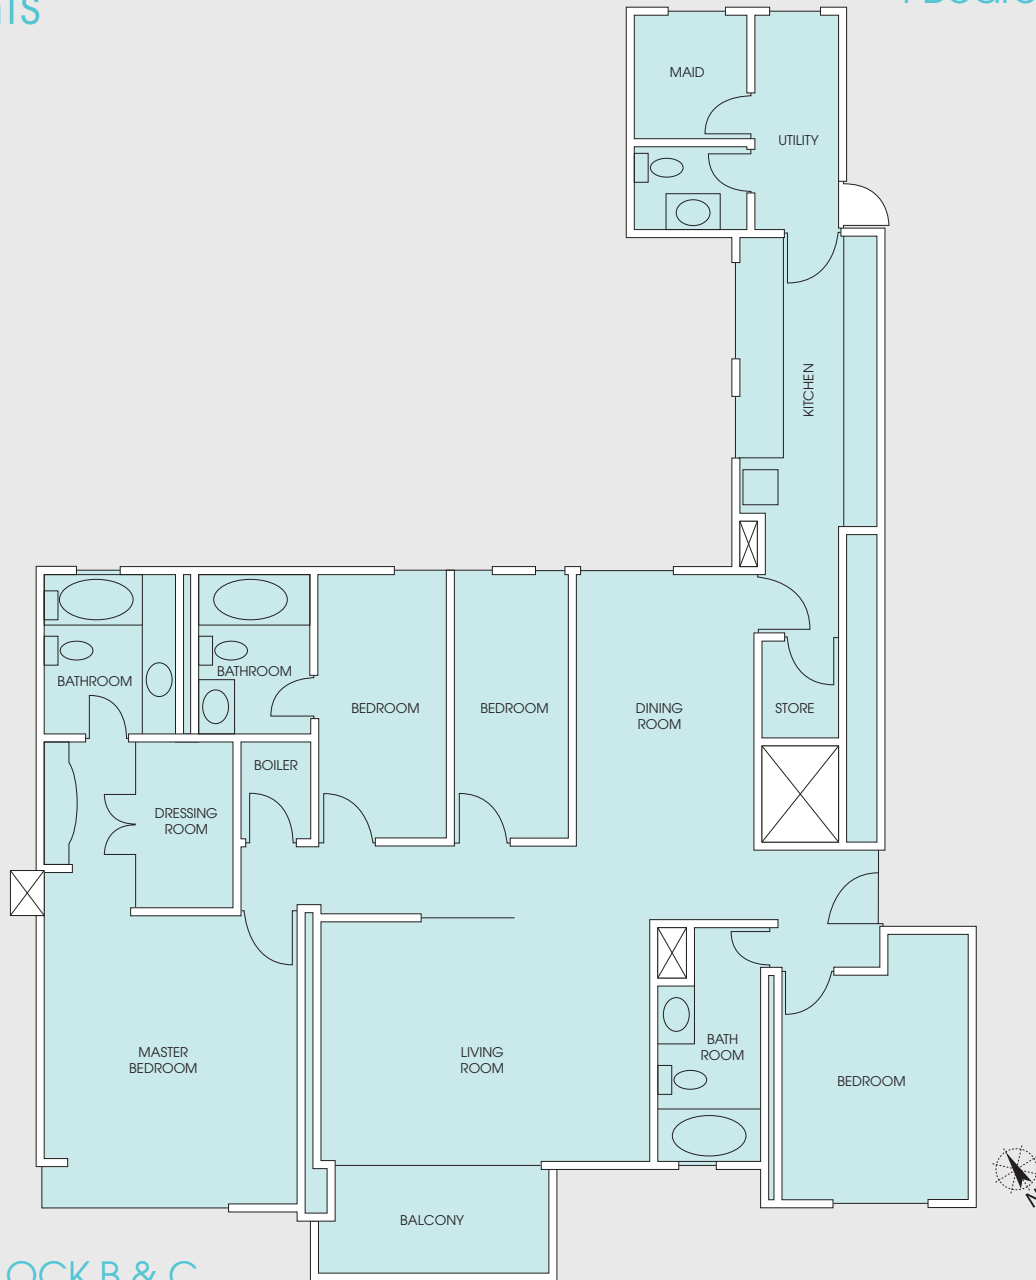

# Repulse Bay Apartments

Unfurnished Apartments  
Gross Floor Area

4 Bedrooms: 2,465  
sq.ft.

**BLOCK B & C**  
Typical layout plan