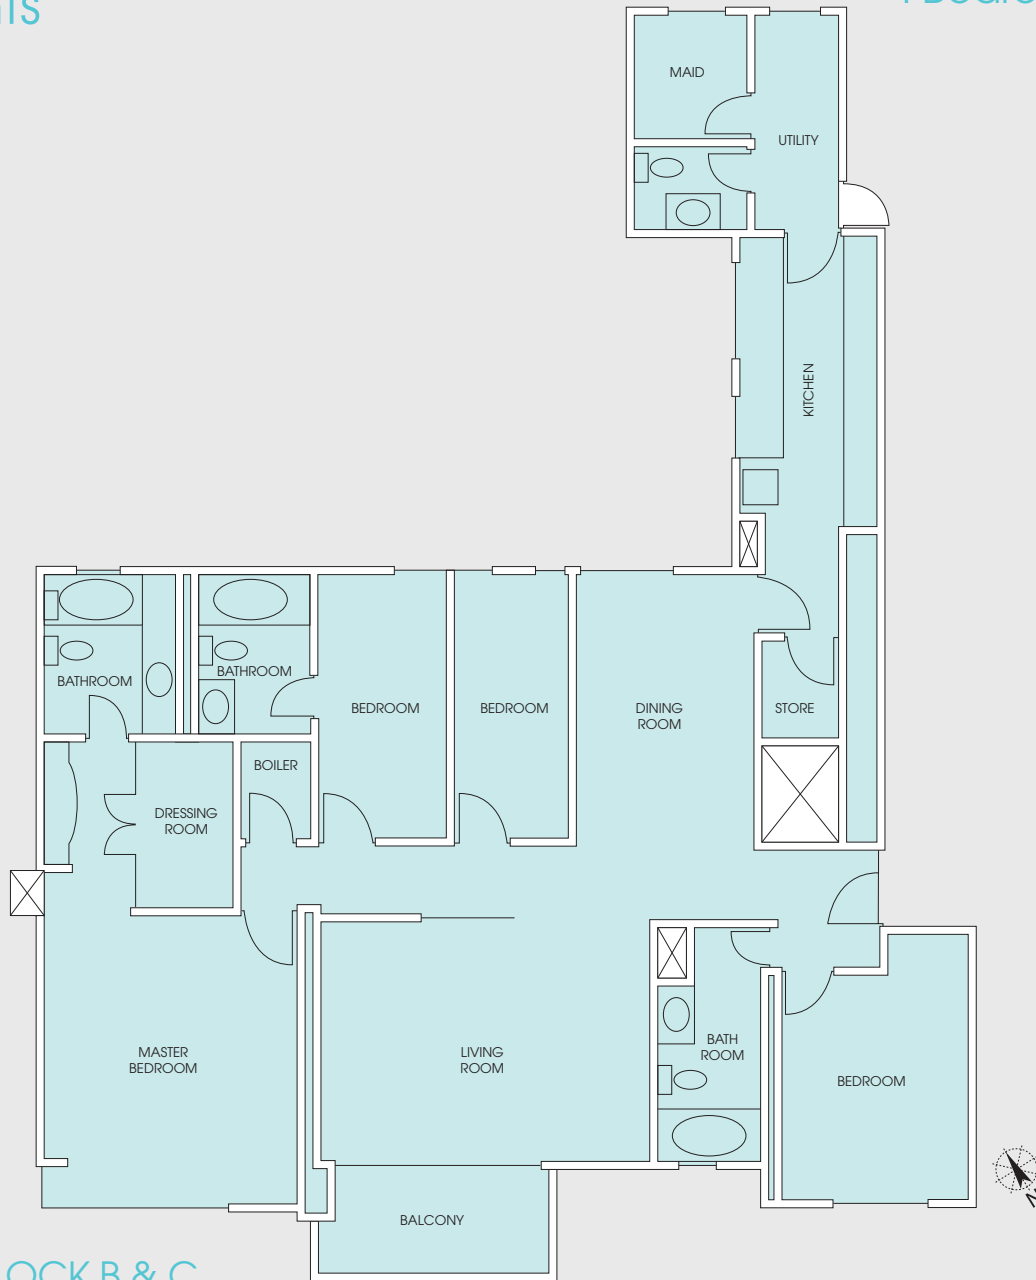

Repulse Bay Apartments

Unfurnished Apartments
Gross Floor Area

4 Bedrooms: 2,465
sq.ft.

BLOCK B & C
Typical layout plan