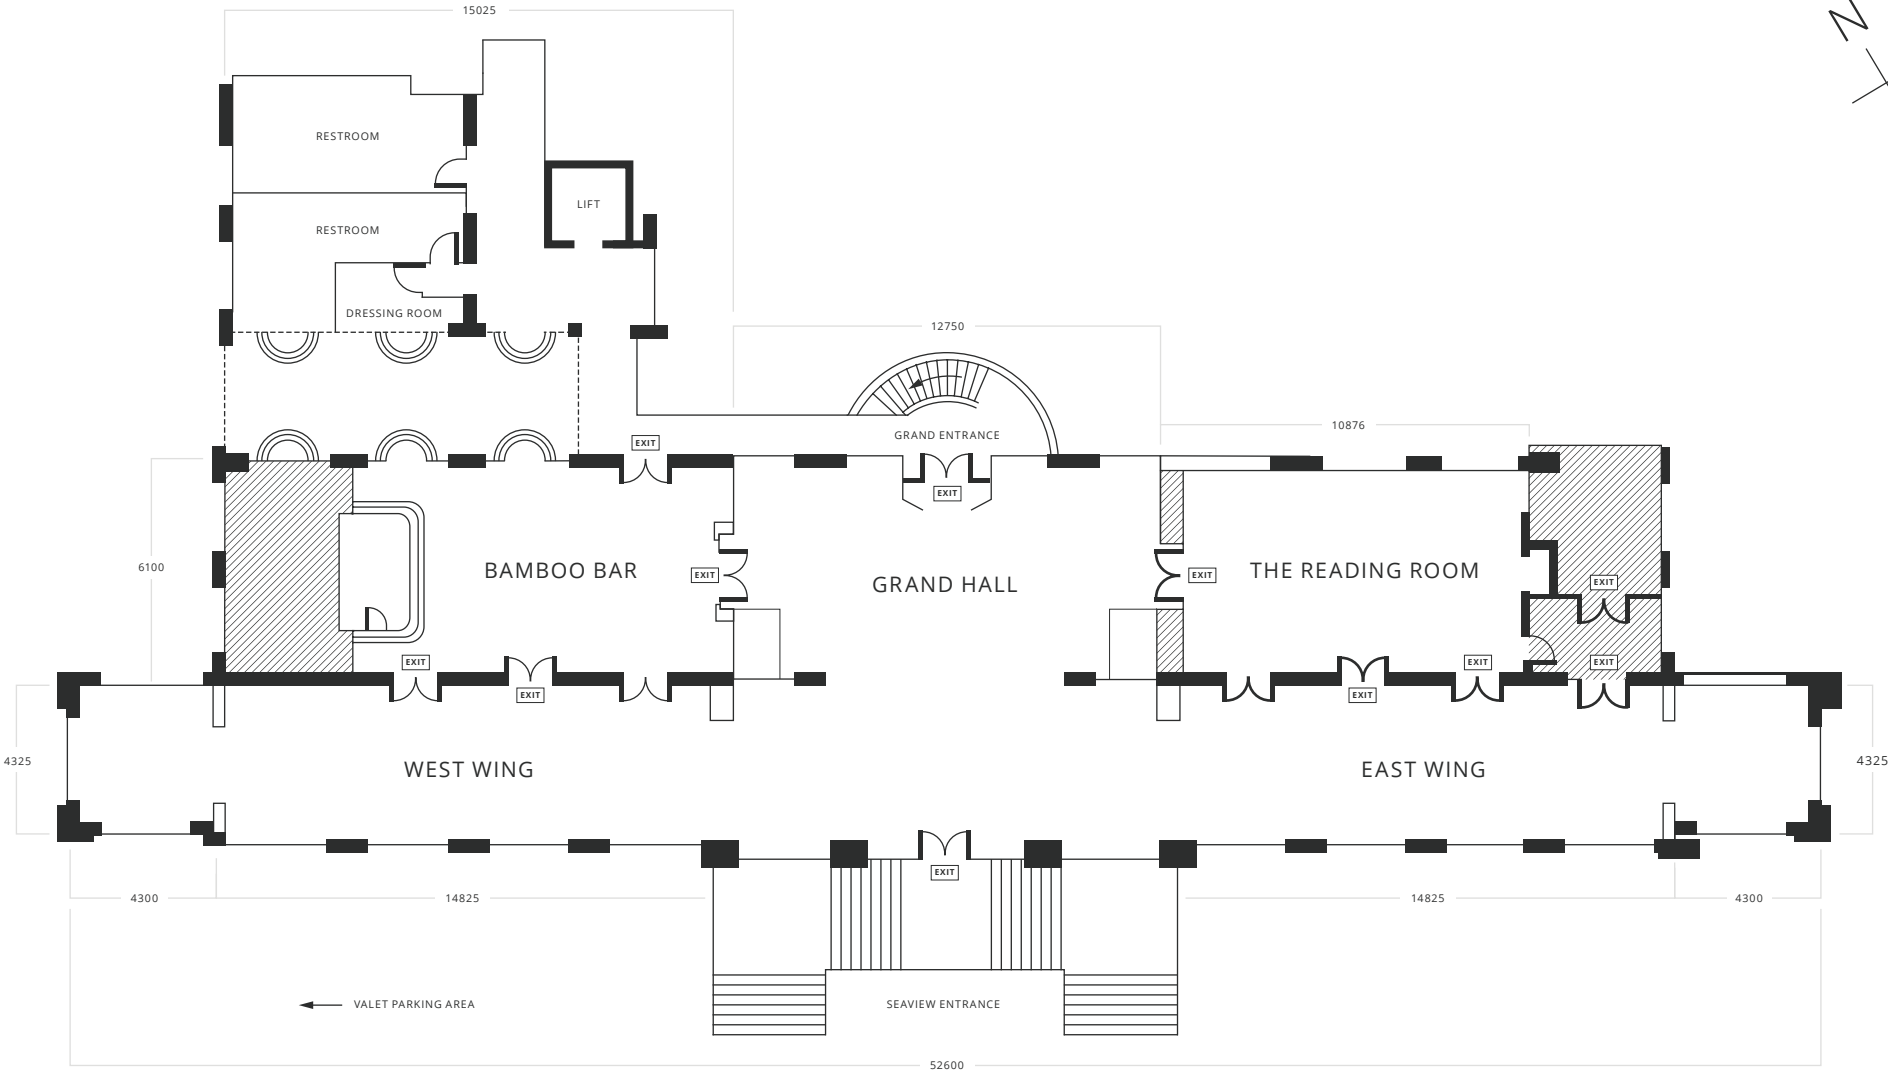

THE VERANDAH

GRAND HALL WITH EAST AND WEST WINGS
 BAMBOO BAR
 THE READING ROOM

APPROXIMATE SIZE - 340 SQ M
 APPROXIMATE SIZE - 56 SQ M
 APPROXIMATE SIZE - 66 SQ M