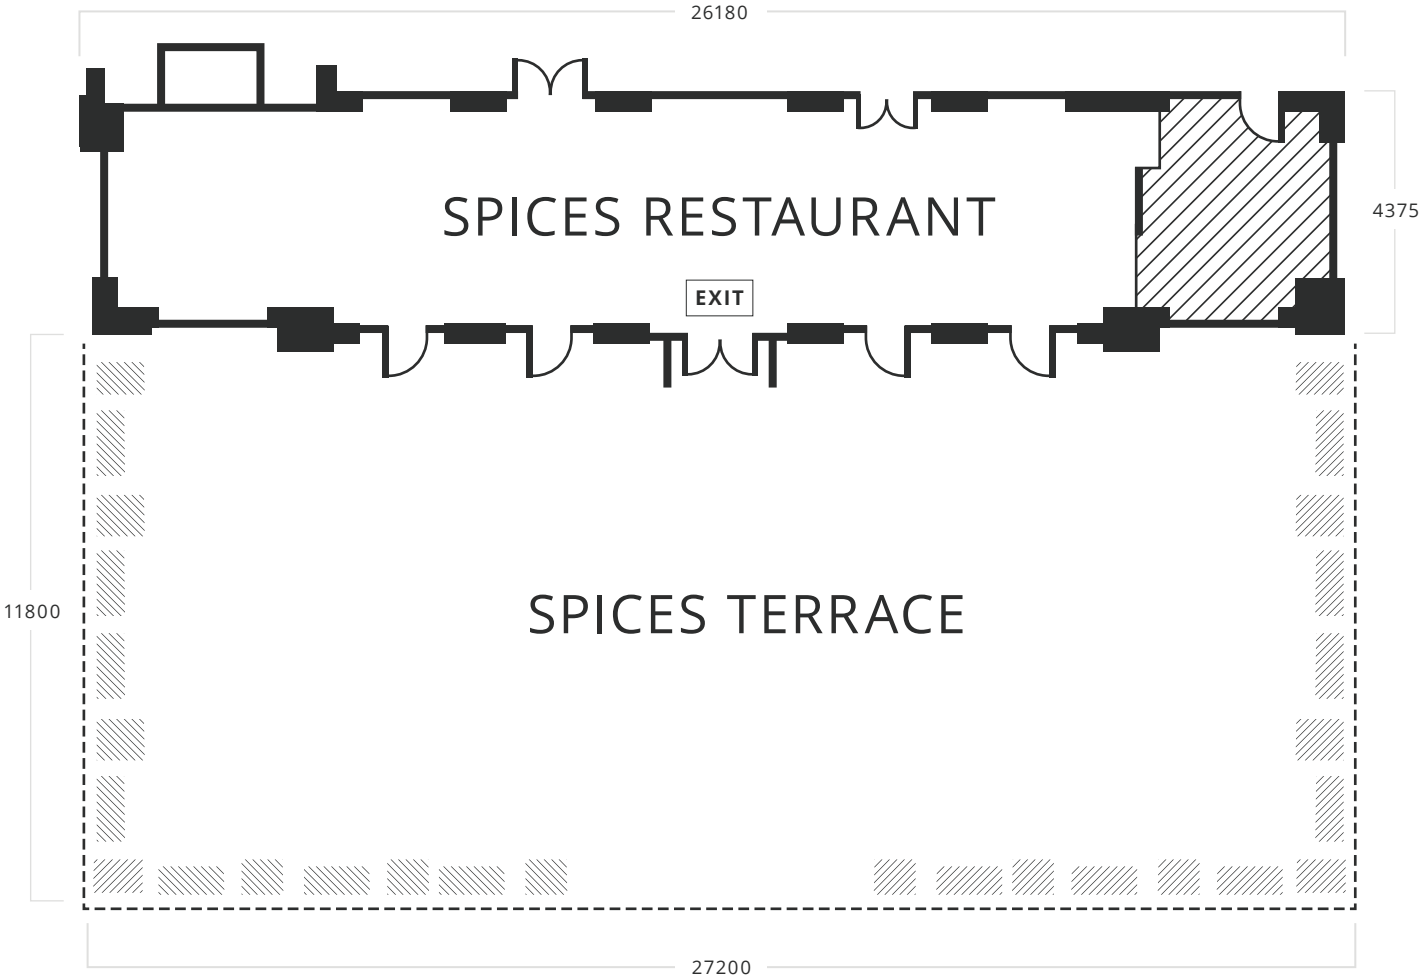

# SPICES

← SEAVIEW TERRACE

THE MARQUEE

SPICES TERRACE APPROXIMATE SIZE - 329 SQ M