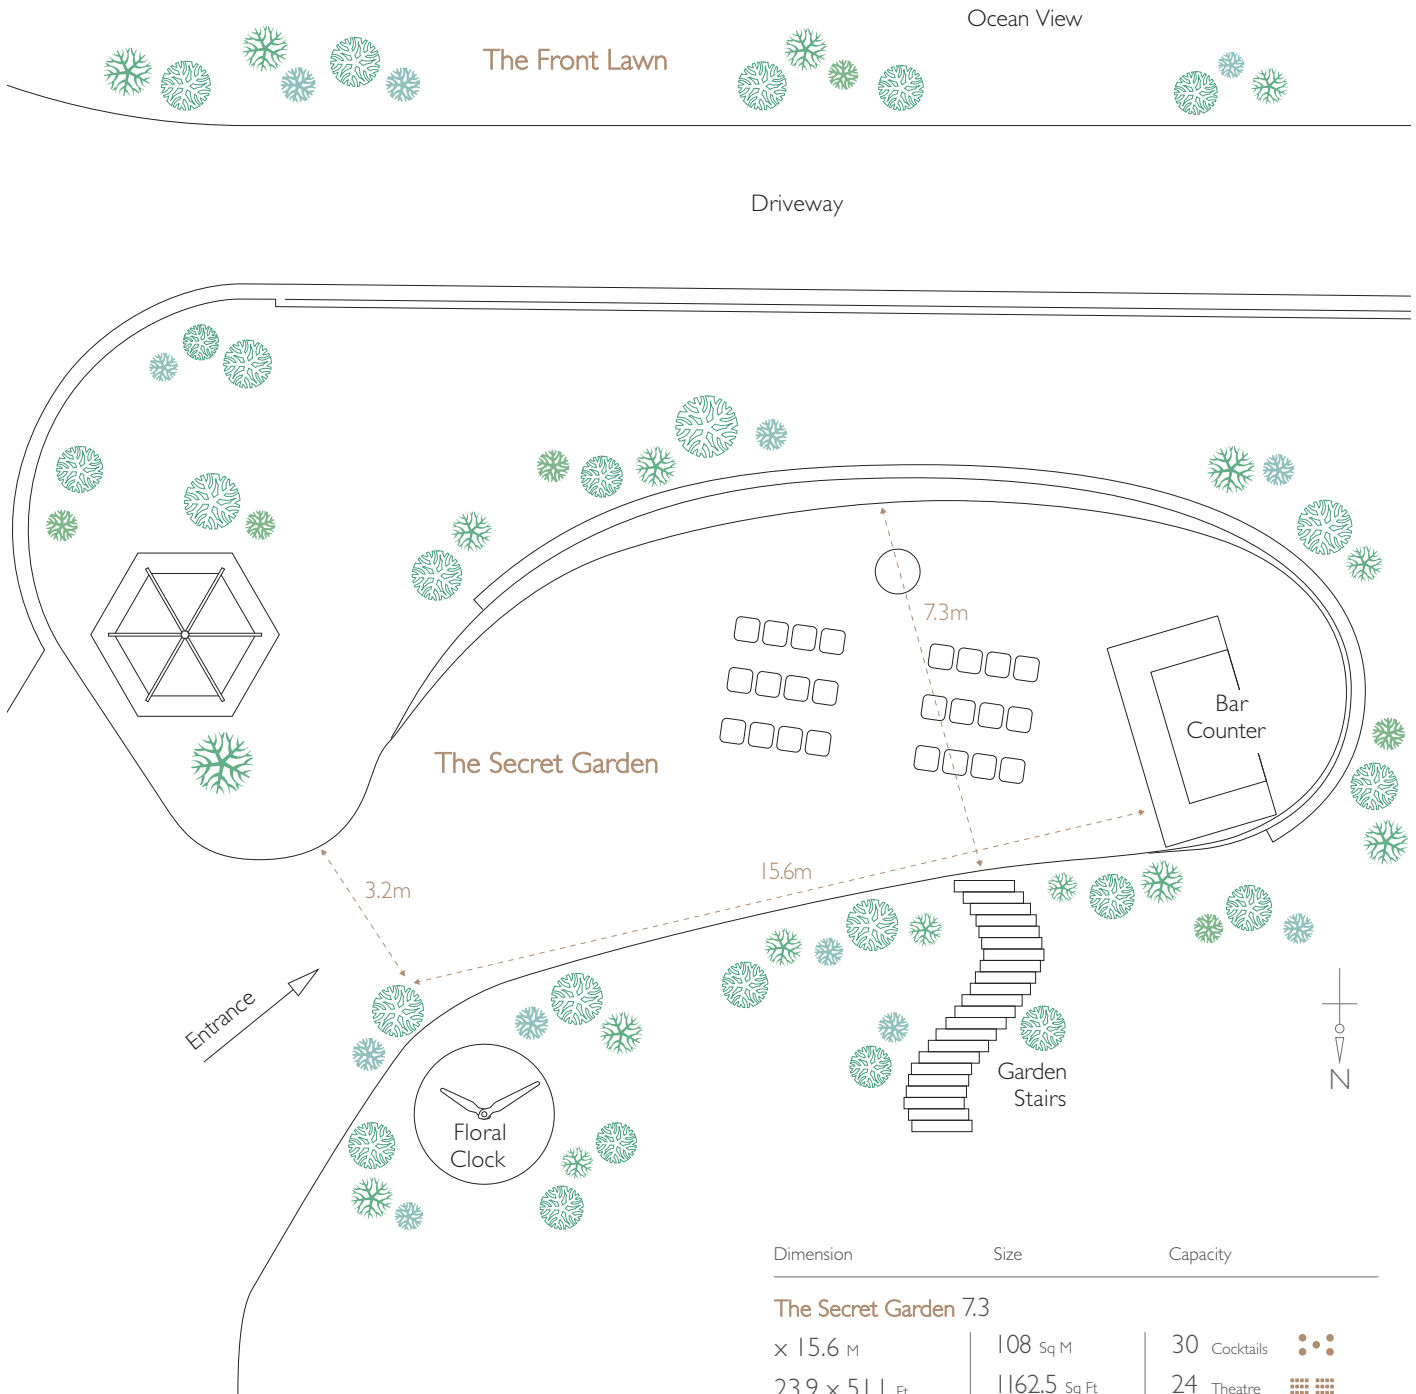

The Secret Garden

Dimension	Size	Capacity
-----------	------	----------

The Secret Garden 7.3

15.6 M	108 Sq M	30 Cocktails	•••
23.9 x 51.1 Ft	1162.5 Sq Ft	24 Theatre	••••

Layout plan is not to scale, for identification purpose only. All dimensions and sizes are approximate.