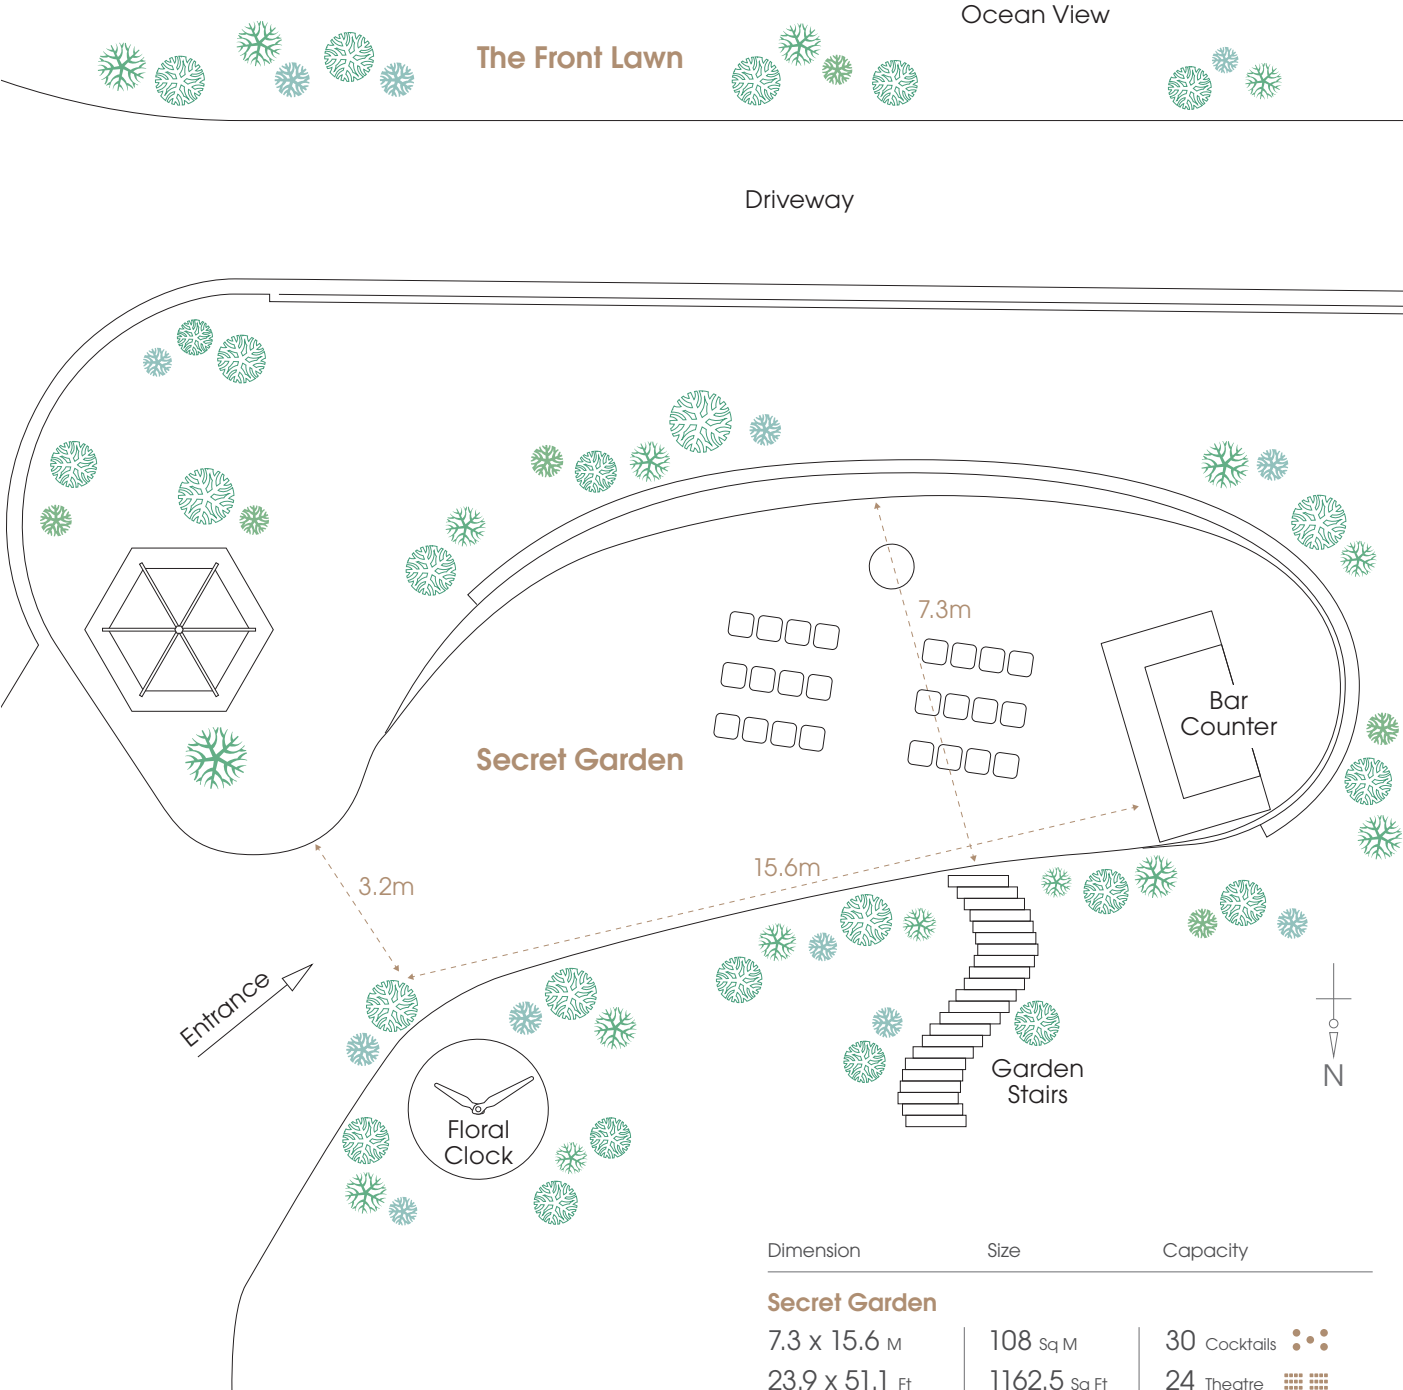

# Vowing in Style Ceremony Package

20,000 for a maximum of 20 persons

- Two-hour outdoor ceremony at Secret Garden
- Seasonal floral decorated arch
- Pew-ends with seasonal floral decoration (two pairs)
- Reception table and signing table with seasonal floral centerpieces
- Complimentary parking facilities for all guests (maximum three hours per vehicle)

## Enhancements

- Three-tier mock wedding cake
- A 29-seater coach round trip service from Admiralty to The Repulse Bay
- Upgraded floral decorated arch

## Time slots for the ceremony

- 10:00 am to 12:00 pm
- 1:00 pm to 3:00 pm
- 4:00 pm to 6:00 pm

# Secret Garden

Dimension	Size	Capacity
-----------	------	----------

<b>Secret Garden</b>		
7.3 x 15.6 M	108 Sq M	30 Cocktails 🍸🍸🍸
23.9 x 51.1 Ft	1162.5 Sq Ft	24 Theatre 🎭🎭🎭