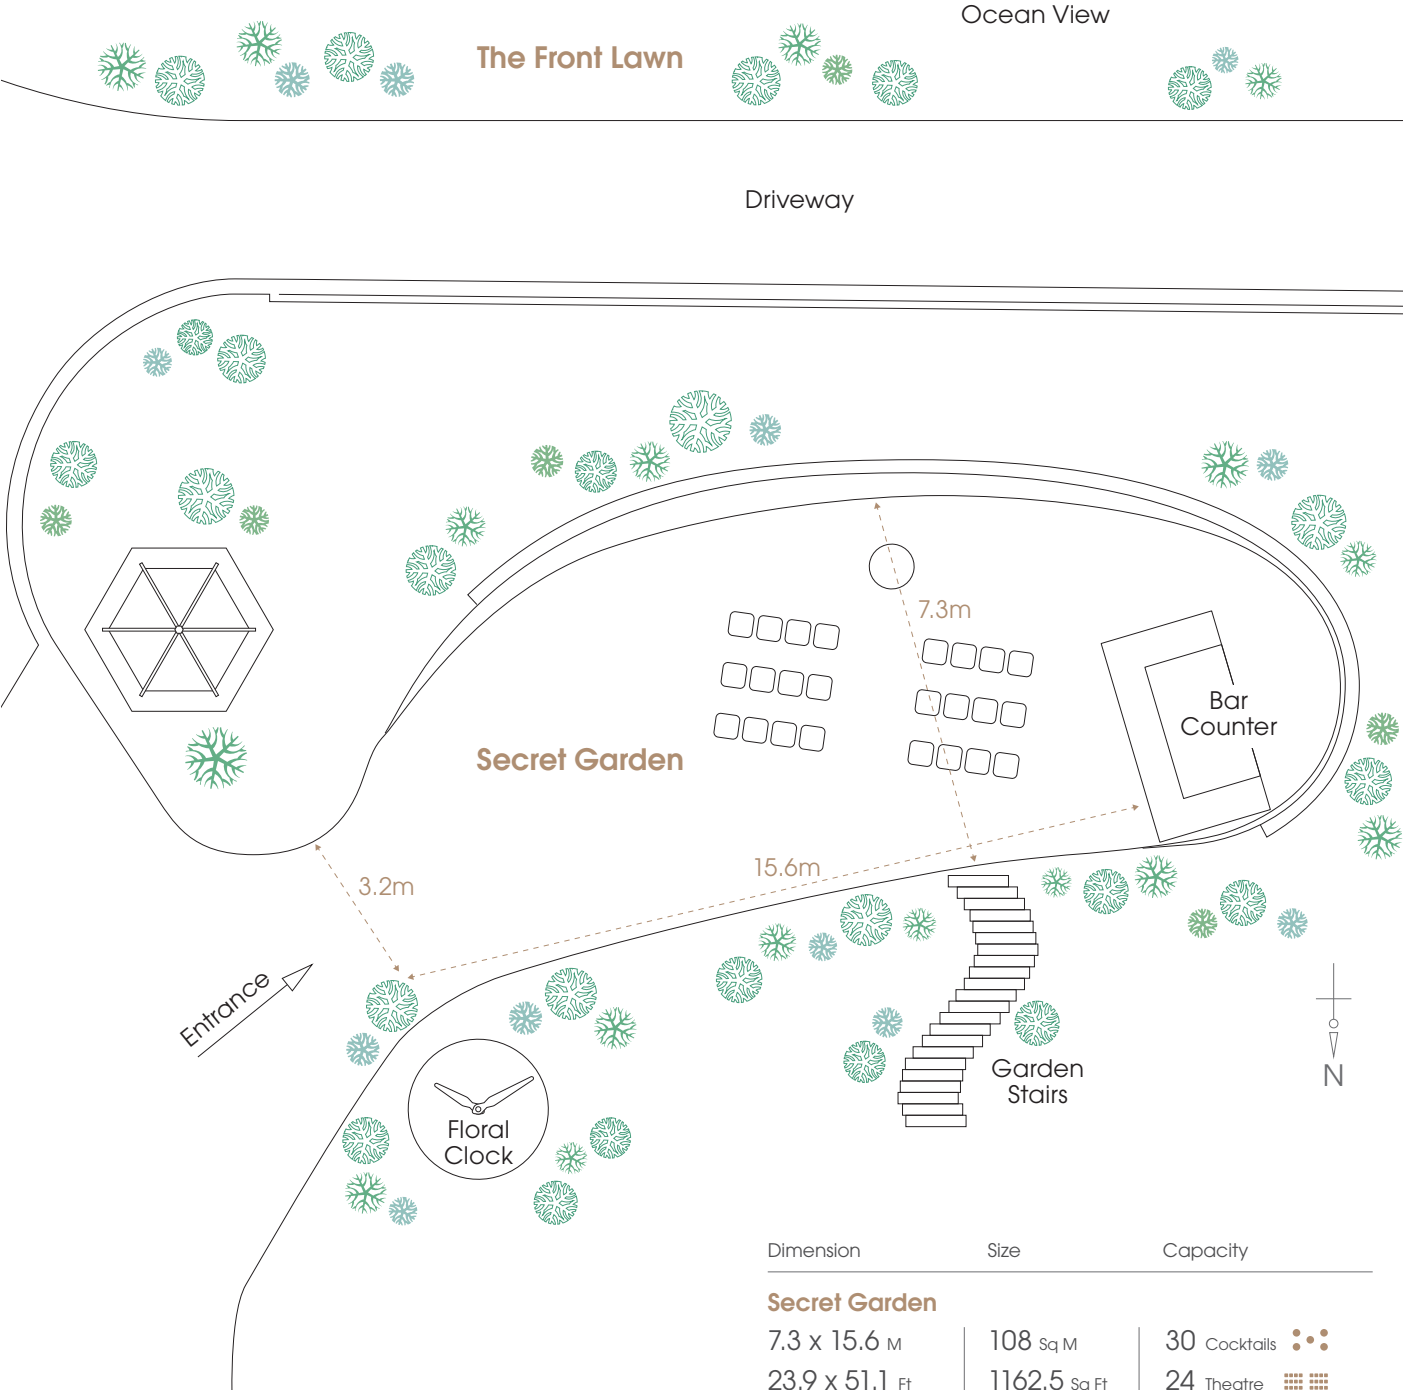

Vowing in Style Ceremony Package

20,000 for a maximum of 20 persons

- Two-hour outdoor ceremony at Secret Garden
- Seasonal floral decorated arch
- Pew-ends with seasonal floral decoration
- Reception table and signing table with seasonal floral centerpieces
- Complimentary parking facilities for all guests (maximum three hours per vehicle)

Enhancements

- Three-tier mock wedding cake
- A 29-seater coach round trip service from Admiralty to The Repulse Bay

Time slots for the ceremony

- 10:00 am to 12:00 pm
- 1:00 pm to 3:00 pm
- 4:00 pm to 6:00 pm

Terms and conditions:

1. The above package is available from Wednesday through Sunday until 31 May 2021, subject to availability. Blackout dates apply.
2. Two-hour ceremony package includes set up and associated works.
3. The enhancements are subject to additional charges. Please contact our Event Sales Office.
4. Price is in Hong Kong dollars and subject to 10% service charge.
5. All terms and conditions are subject to change without prior notice. Shall any dispute arise, the decision of The Repulse Bay will be final.

Secret Garden

Dimension	Size	Capacity
Secret Garden		
7.3 x 15.6 M	108 Sq M	30 Cocktails 🍸🍸🍸
23.9 x 51.1 Ft	1162.5 Sq Ft	24 Theatre 🎭🎭🎭