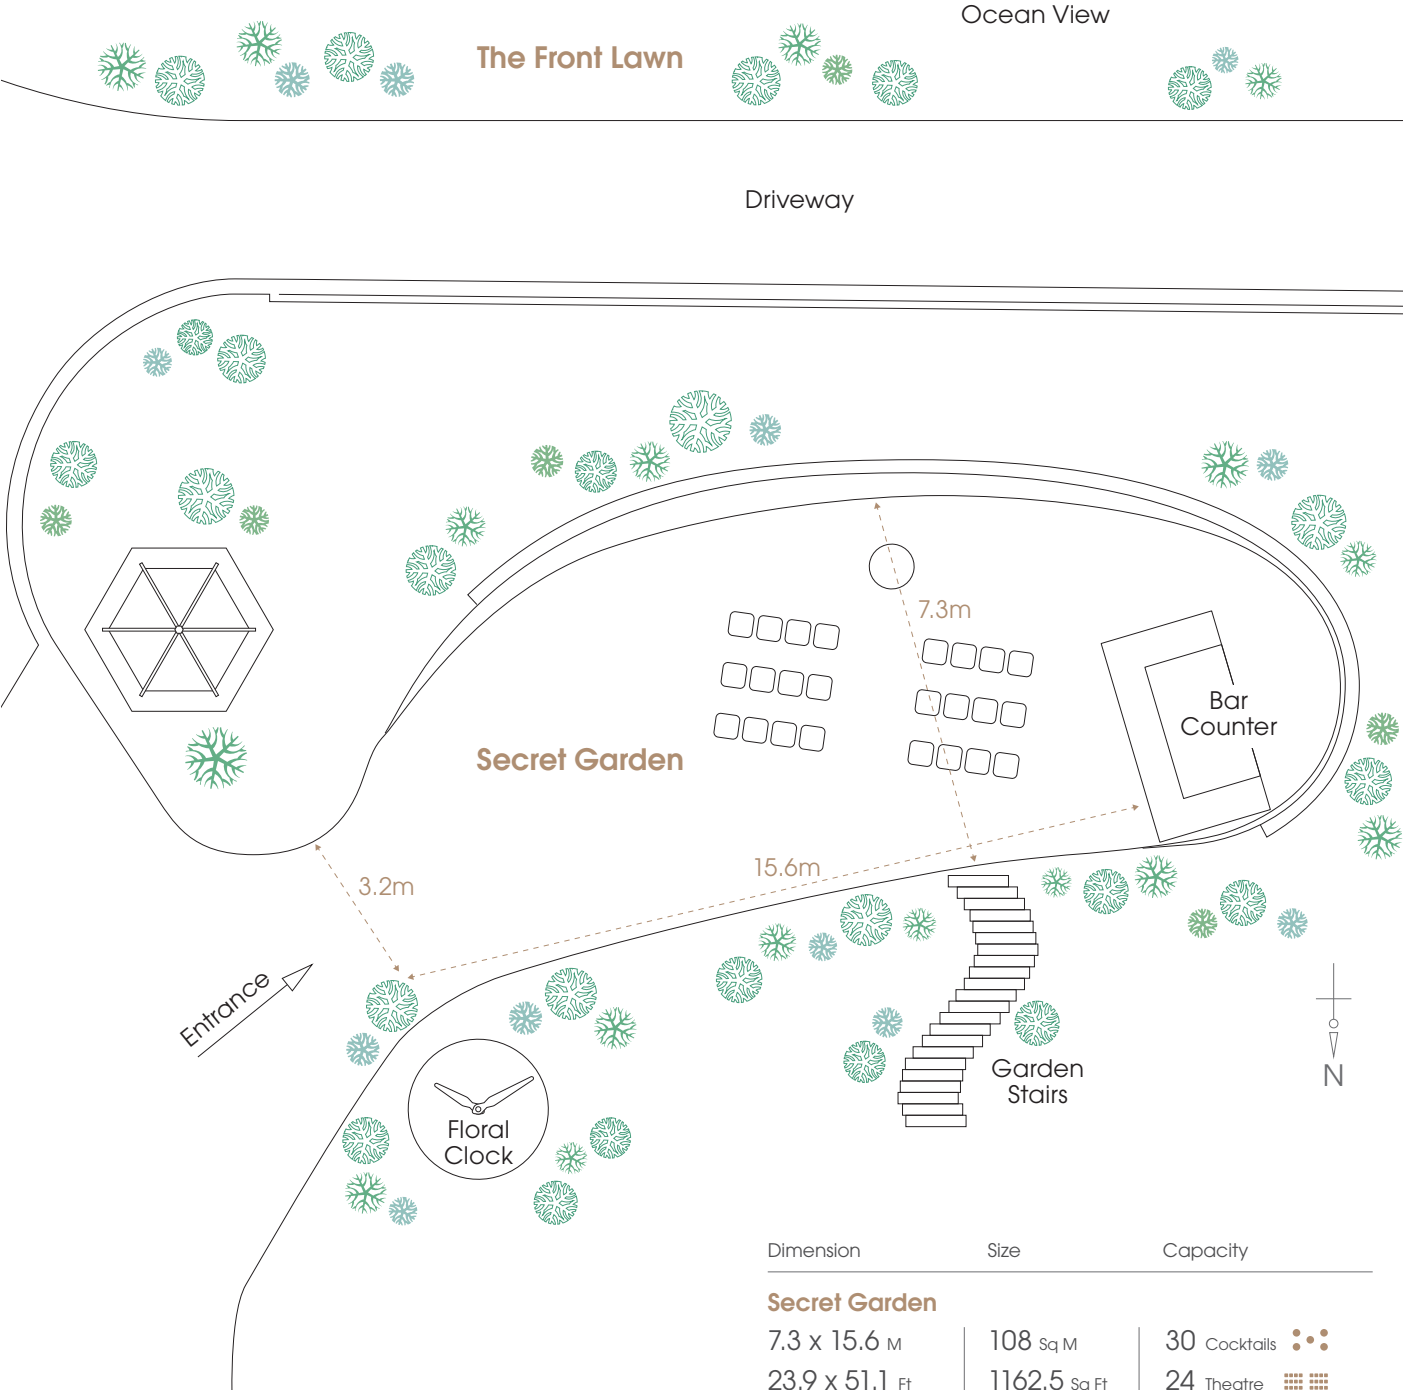

Vowing in Style Ceremony Package

28,000 for a maximum of 24 persons

- Two-hour outdoor ceremony at Secret Garden
- Seasonal floral decorated arch
- Pew-ends with seasonal floral decoration (two pairs)
- Reception table and signing table with seasonal floral centerpieces
- Complimentary parking facilities for all guests (maximum three hours per vehicle)

Enhancements

- Three-tier mock wedding cake
- A 29-seater coach round trip service from Admiralty to The Repulse Bay
- Upgraded floral decorated arch

Time slots for the ceremony

- 10:00 am to 12:00 pm
- 1:00 pm to 3:00 pm
- 4:00 pm to 6:00 pm

Terms and conditions:

1. The above package is available from Wednesday through Sunday until 28 February 2022, subject to availability. Blackout dates apply.
2. Two-hour ceremony package includes set up and associated works.
3. The enhancements are subject to additional charges. Please contact our Event Sales Office.
4. Price is in Hong Kong dollars and subject to 10% service charge.
5. All terms and conditions are subject to change without prior notice. Shall any dispute arise, the decision of The Repulse Bay will be final.

Secret Garden

Dimension	Size	Capacity
Secret Garden		
7.3 x 15.6 M	108 Sq M	30 Cocktails 🍸🍸🍸
23.9 x 51.1 Ft	1162.5 Sq Ft	24 Theatre 🎭🎭🎭