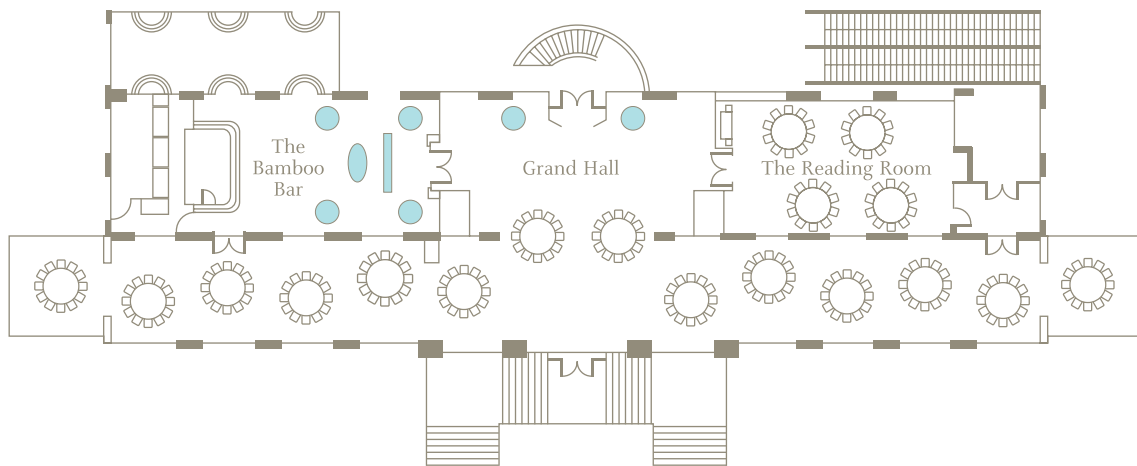

# THE VERANDAH

---

● Existing Table Set Up

Note: 14 tables for 12 persons each at the main dining area. 4 tables for 10 persons each at The Reading Room.  
The maximum seating capacity for set menu is 208 persons.