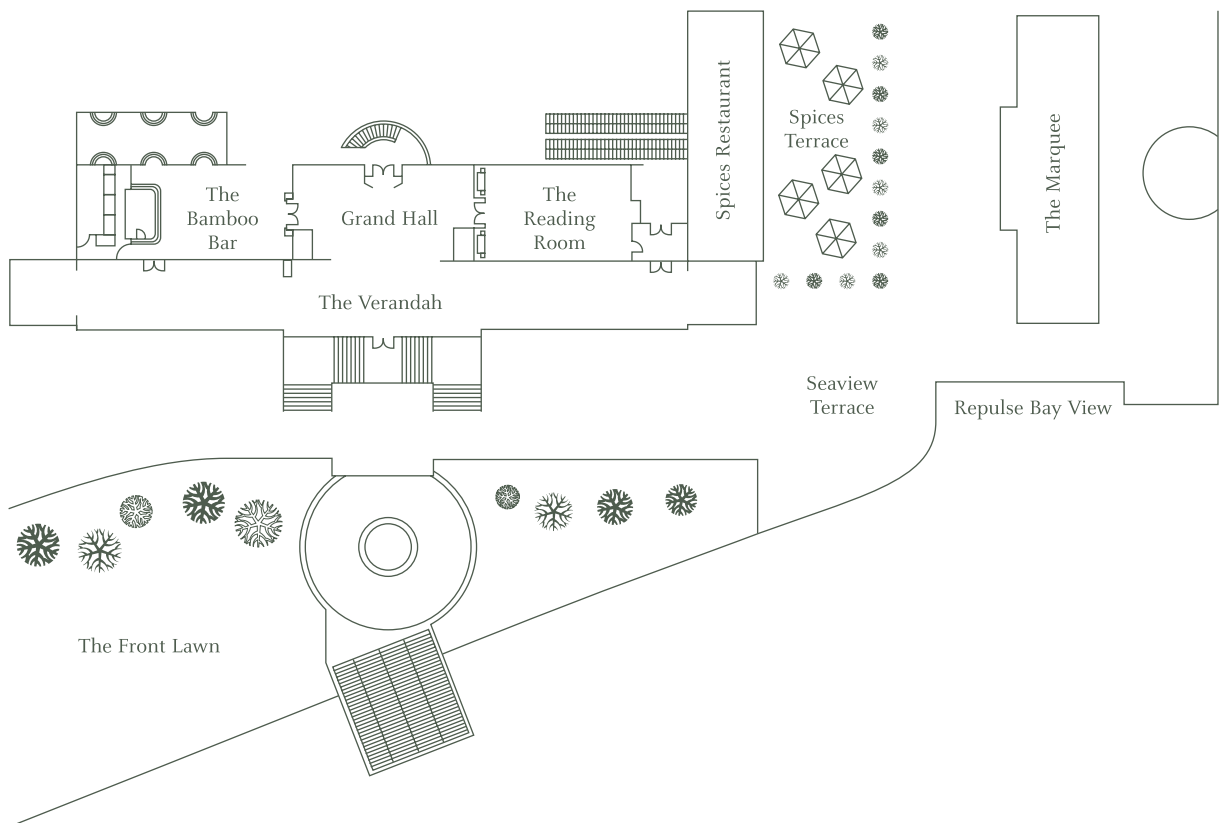

# OUR SPECIAL VENUES AT THE REPULSE BAY

---

Note: The Grand Hall, The Front Lawn and Seaview Terrace are in free-form size.