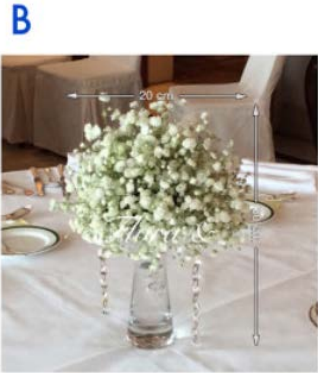

The Repulse Bay

S11

standard centerpiece roses & ribbon

color of ribbon that is available
Beside the 4 colors in the flower sample, The followings are color that are available:

- cream
- Dijon
- Silver
- Lt. pink
- Rose Wine
- seafoam green

S12