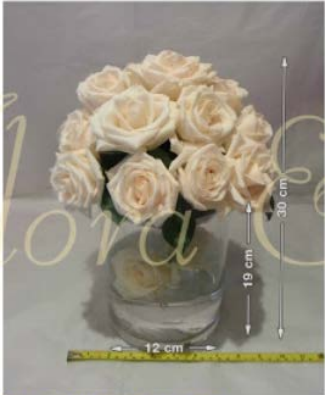

S2

size of the vase: 15cmx15cmx15cm
Height of the vase & flower : 25cm

Roses in cubic glass vase

S3

Height of the vase 19cm
Height of the vase & flower 30cm

roses in cylindrical glass vase

S4 Gerber

S5

Height of the vase: 18cm
Height of the vase & flower: 28cm

Roses in spherical glass vase

S6

S7

white Thailand Orchid

A Fancy glass vase tied with green leaf

B Fancy glass vase decorated with crystal

The Repulse Bay

Height of the vase: 18cm

Height of vase with flower: 28cm

S9

white Thailand Orchid
in speral glass vase

S10

The Repulse Bay

S11

standard centerpiece roses & ribbon