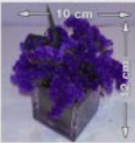

S14 Statice & Eustoma

Cocktail Table Flower