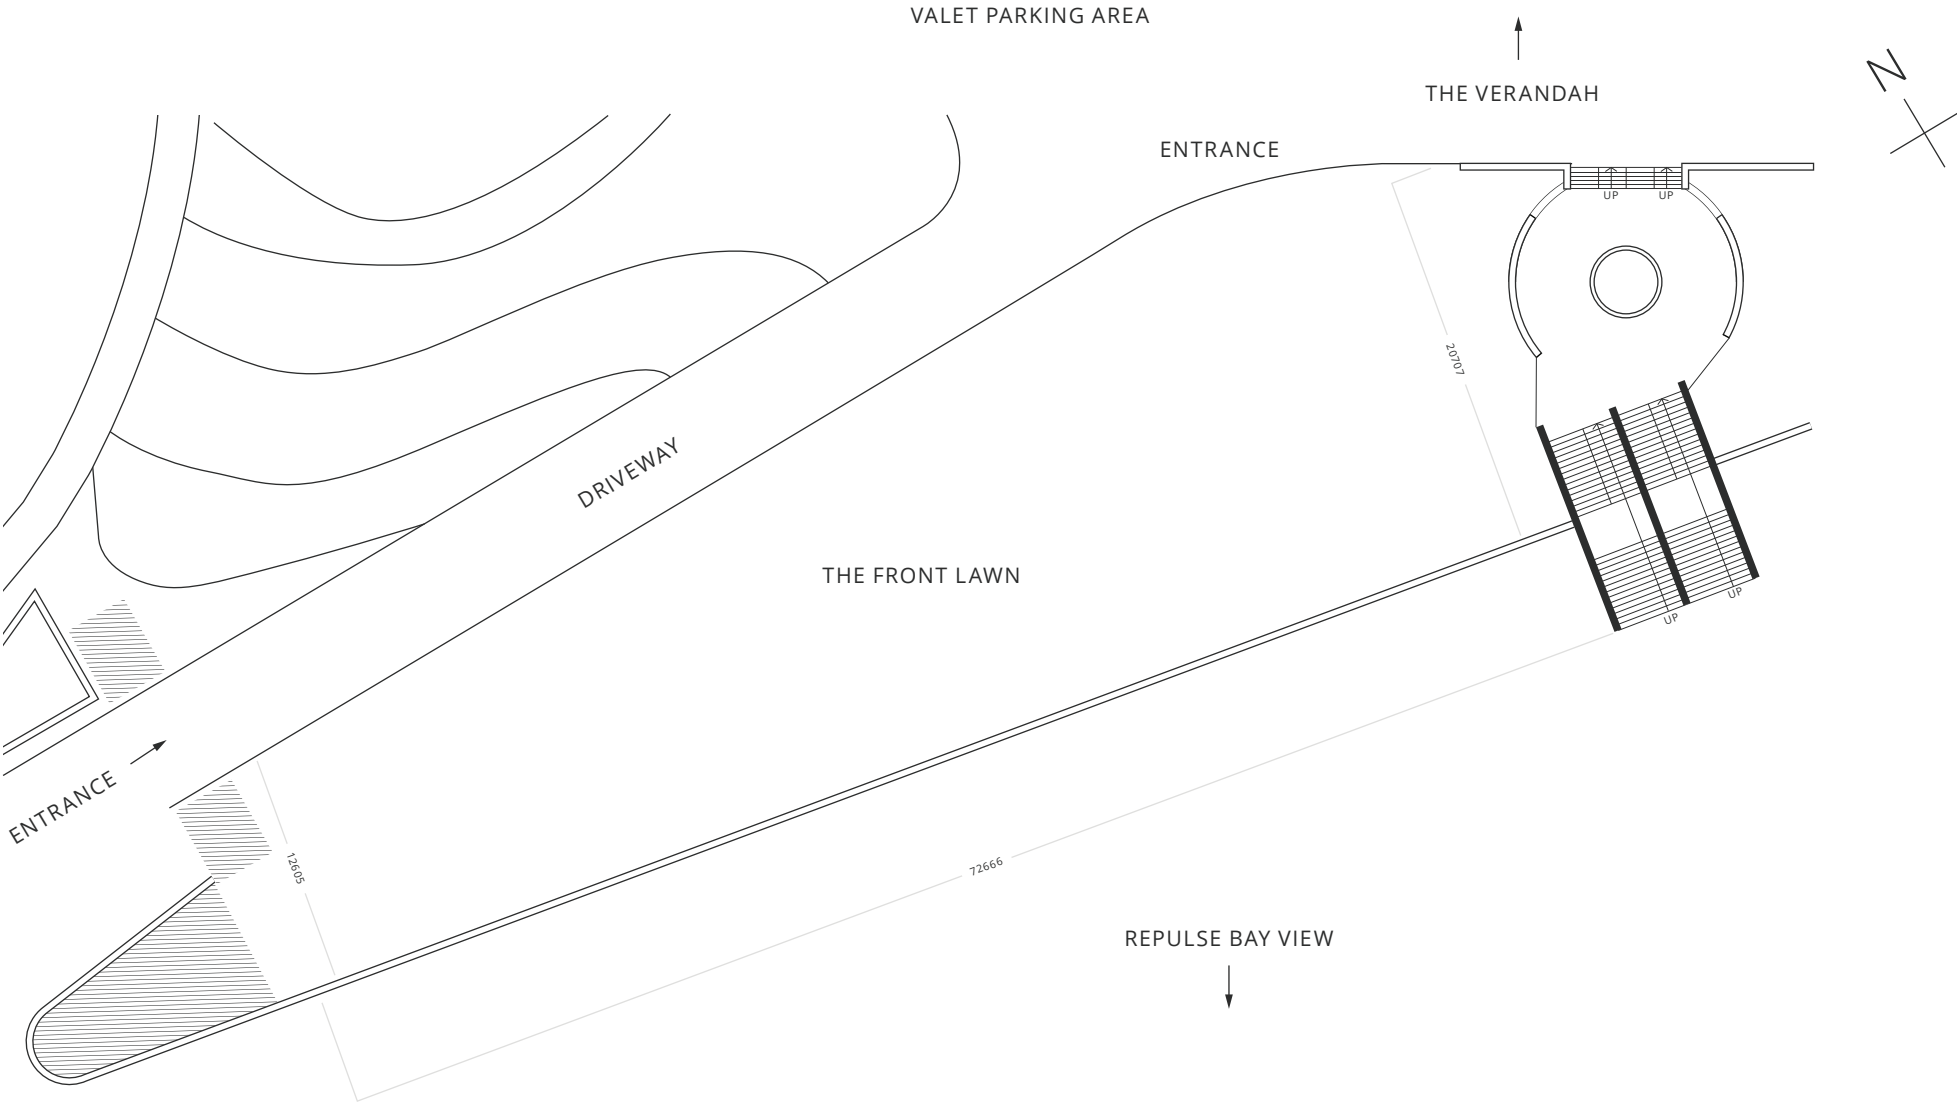

# THE FRONT LAWN

THE FRONT LAWN APPROXIMATE SIZE - 1,296 SQ M