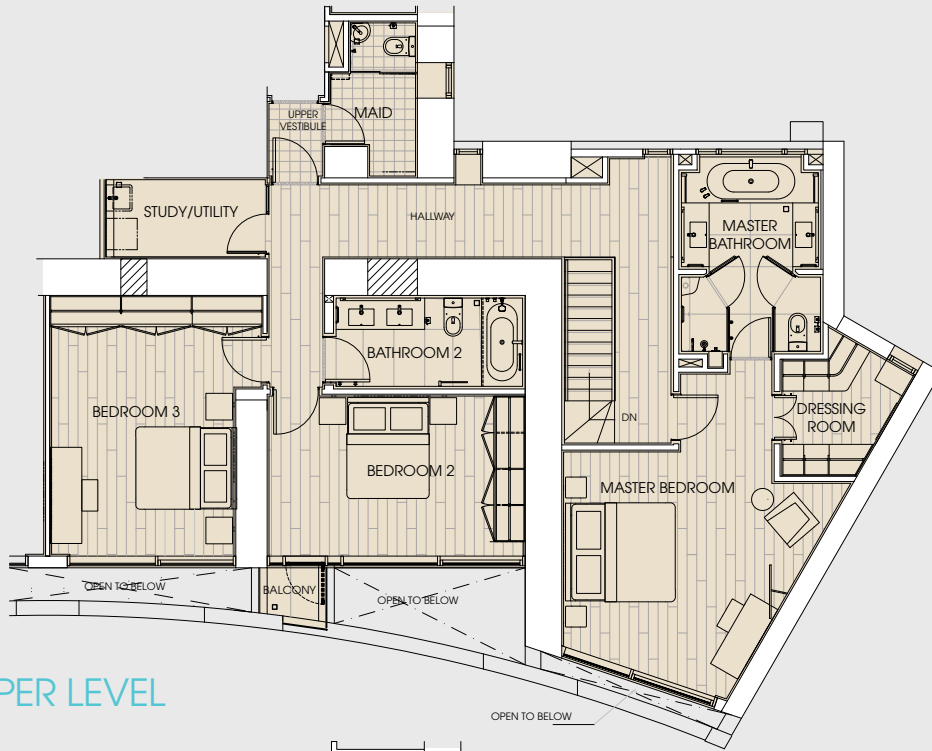

Unfinished Apartment  
Gross Floor Area  
From 3,300 sq.ft. to 3,395 sq.ft.

FLOORS	AREA
37	SERVICE AREA
36	
35	
34	
33	
32	
31	3103
30	
29	2903
28	
27	2703
26	
25	2503
24	
23	2303
22	
21	2103
20	
19	1903
18	
17	1703
16	
15	1503
12	
11	1103
10	
9	903
8	
7	703
6	
5	503
4	
3	303
2	
1	103
M.	MEZZANINE LOBBY
GF.	GROUND FLOOR MAIN LOBBY

Section Plan