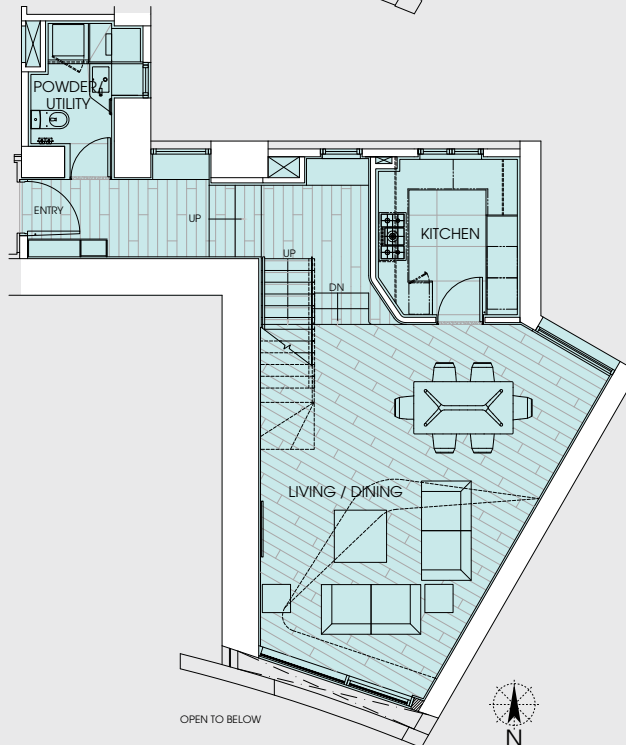

Unfinished Apartment  
Gross Floor Area  
From 3,300 sq.ft. to 3,395 sq.ft.

FLOORS	AREA
37	SERVICE AREA
36	
35	
34	
33	
32	
31	3103
30	
29	2903
28	
27	2703
26	
25	2503
24	
23	2303
22	
21	2103
20	
19	1903
18	
17	1703
16	
15	1503
12	
11	1103
10	
9	903
8	
7	703
6	
5	503
4	
3	303
2	
1	103
M.	MEZZANINE LOBBY
GF.	GROUND FLOOR MAIN LOBBY

Section Plan